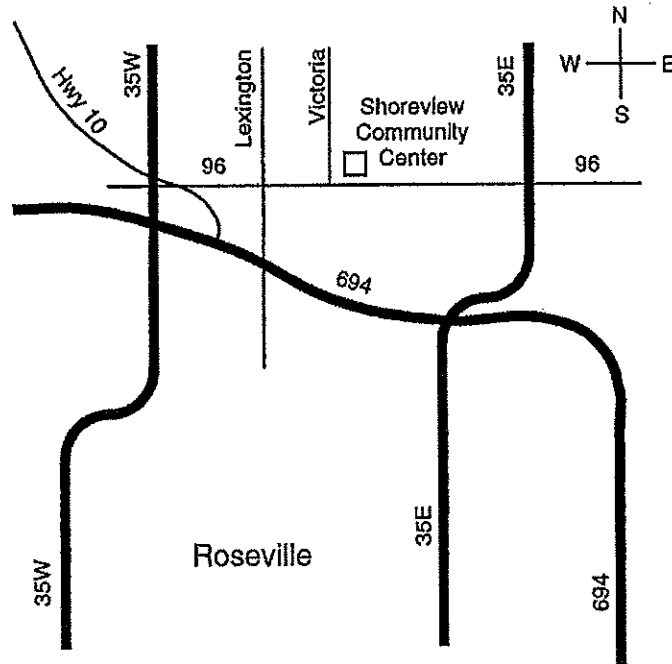

Shoreview Community Center

Directions to the Shoreview Community Center

From Minneapolis – Take 35W north to Hwy 96 (1st exit past 694) take a right on Hwy 96 – go approximately 2 miles to Victoria St. Turn left onto Victoria and go ½ block and turn right into our parking lot.

From St. Paul – 35E north to 694 west to the Lexington Ave. exit, turn right onto Lexington Ave. Go approximately 1½ miles to Hwy 96 (stop light) turn right onto Hwy 96 go ½ mile to Victoria St. turn left, and go ½ block and turn right into our parking.

From NE (Forest Lake, Hugo) – 35E south to Hwy 96, take a right and go approximately 4 miles, you will go past our building and take a right on Victoria to get to our parking lot.

From NW (Anoka, Blaine, Coon Rapids) – Hwy 10 south to Hwy 96, turn left on Hwy 96 and go approximately 1½ miles to Victoria St. turn left on Victoria, go ½ block and turn right into our parking lot.

From East (Woodbury, Oakdale, Eastern Wisconsin) – 694 west to Lexington Ave. turn right on Lexington Ave. go approximately 1½ miles to Hwy 96 and take a right, go ½ mile to Victoria and turn left, go ½ block and turn right into our parking lot.