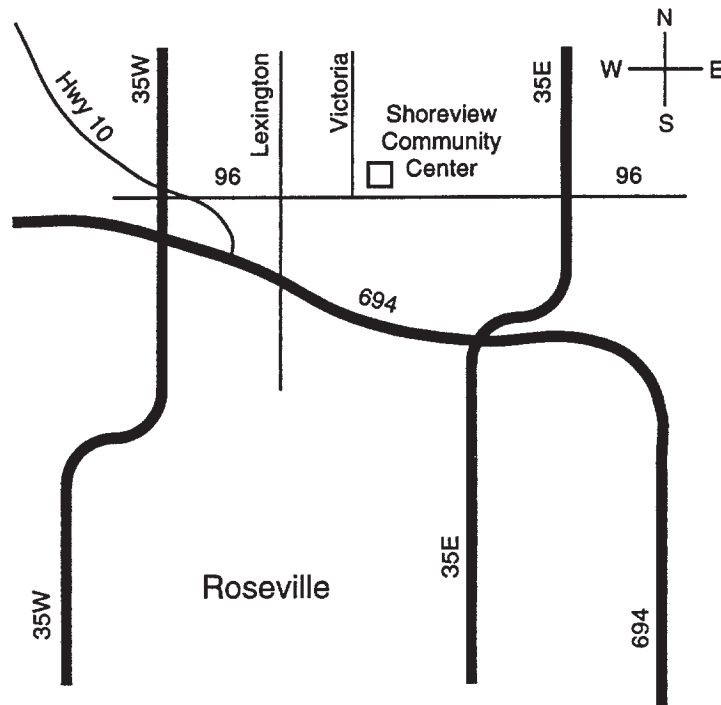

## Directions to the Shoreview Community Center

From Minneapolis – Take 35W north to Hwy 96 (1<sup>st</sup> exit past 694) take a right on Hwy 96 – go approximately 2 miles to Victoria St. Turn left onto Victoria and go ½ block and turn right into our parking lot.

From St. Paul – 35E north to 694 west to the Lexington Ave. exit, turn right onto Lexington Ave. Go approximately 1½ miles to Hwy 96 (stop light) turn right onto Hwy 96 go ½ mile to Victoria St. turn left, and go ½ block and turn right into our parking.

From NE (Forest Lake, Hugo) – 35E south to Hwy 96, take a right and go approximately 4 miles, you will go past our building and take a right on Victoria to get to our parking lot.

From NW (Anoka, Blaine, Coon Rapids) – Hwy 10 south to Hwy 96, turn left on Hwy 96 and go approximately 1½ miles to Victoria St. turn left on Victoria, go ½ block and turn right into our parking lot.

From East (Woodbury, Oakdale, Eastern Wisconsin) – 694 west to Lexington Ave. turn right on Lexington Ave. go approximately 1½ miles to Hwy 96 and take a right, go ½ mile to Victoria and turn left, go ½ block and turn right into our parking lot.